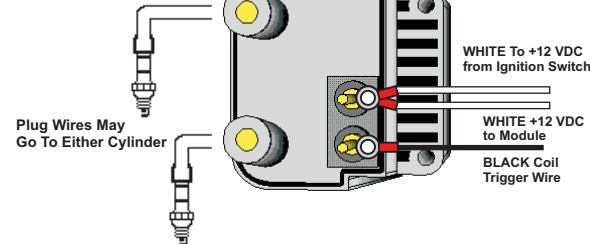

AIS Single Fire Ignitions Coil Wiring

Single Fire, 1 Plug/Cylinder, 3 Ohm, SF Coil

AIS Dual Fire Ignitions Coil Wiring

Dual Fire, 1 Plug/Cylinder, 3 Ohm, DF Coil

Super Comp Single Fire Ignitions Coil Wiring

Single Fire, 1 Plug/Cylinder, 3 Ohm SPC

Single Fire, 2 Plugs/Cylinder, 3 Ohm, DF Coils

SF coils can not be wired for 2 plug/cylinder Single Fire.

Single Fire, 2 Plugs/Cylinder, 3 Ohm, SPCDF Coils

Super Comp Dual Fire Ignitions Coil Wiring

USE ONLY RESISTOR PLUG WIRE! & RESISTOR PLUGS

Dual Fire, 1 Plug/Cylinder, 3 Ohm, DF Coil

Dual Fire, 1 Plug/Cylinder, 3 Ohm, SPCDF Coil