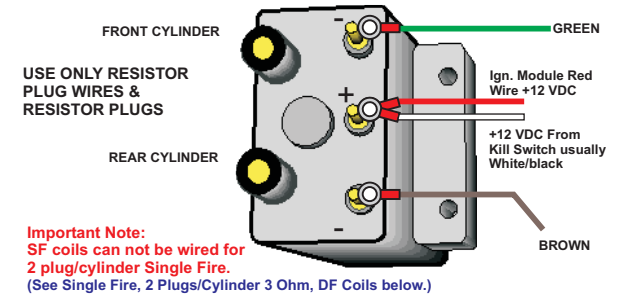

AIS Single Fire Ignitions Coil Wiring

Single Fire, 1 Plug/Cylinder, 3 Ohm, SF Coil

AIS Dual Fire Ignitions Coil Wiring

Dual Fire, 1 Plug/Cylinder, 3 Ohm, DF Coil

Super Comp Single Fire Ignitions Coil Wiring

Single Fire, 1 Plug/Cylinder, 3 Ohm SPC

Single Fire, 2 Plugs/Cylinder, 3 Ohm, DF Coils

SF coils can not be wired for 2 plug/cylinder Single Fire.

Single Fire, 2 Plugs/Cylinder, 3 Ohm, SPCDF Coils

Super Comp Dual Fire Ignitions Coil Wiring

USE ONLY RESISTOR PLUG WIRE! & RESISTOR PLUGS

Dual Fire, 1 Plug/Cylinder, 3 Ohm, DF Coil

Dual Fire, 1 Plug/Cylinder, 3 Ohm, SPCDF Coil