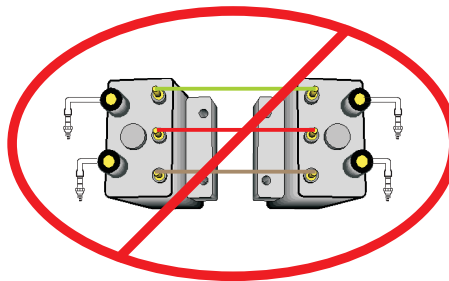

AIS Single Fire Ignitions Coil Wiring

Single Fire, 1 Plug/Cylinder, 3 Ohm, SF Coil

AIS Dual Fire Ignitions Coil Wiring

Dual Fire, 1 Plug/Cylinder, 3 Ohm, DF Coil

Super Comp Single Fire Ignitions Coil Wiring

Single Fire, 1 Plug/Cylinder, 3 Ohm SPC

Single Fire, 2 Plugs/Cylinder, 3 Ohm, DF Coils

SF coils can not be wired for 2 plug/cylinder Single Fire.

Single Fire, 2 Plugs/Cylinder, 3 Ohm, SPCDF Coils

Super Comp Dual Fire Ignitions Coil Wiring

USE ONLY RESISTOR PLUG WIRE! & RESISTOR PLUGS

Dual Fire, 1 Plug/Cylinder, 3 Ohm, DF Coil

Dual Fire, 1 Plug/Cylinder, 3 Ohm, SPCDF Coil