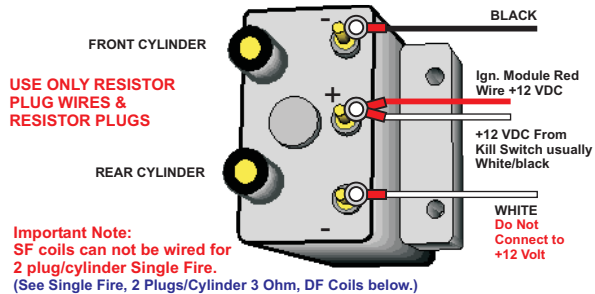

AIS Single Fire Ignitions Coil Wiring

Single Fire, 1 Plug/Cylinder, 3 Ohm, SF Coil

AIS Dual Fire Ignitions Coil Wiring

Dual Fire, 1 Plug/Cylinder, 3 Ohm, DF Coil

Super Comp Single Fire Ignitions Coil Wiring

Single Fire, 1 Plug/Cylinder, 3 Ohm SPC

Single Fire, 2 Plugs/Cylinder, 3 Ohm, DF Coils

SF coils can not be wired for 2 plug/cylinder Single Fire.

Single Fire, 2 Plugs/Cylinder, 3 Ohm, SPCDF Coils

Super Comp Dual Fire Ignitions Coil Wiring

USE ONLY RESISTOR PLUG WIRE! & RESISTOR PLUGS

Dual Fire, 1 Plug/Cylinder, 3 Ohm, DF Coil

Dual Fire, 1 Plug/Cylinder, 3 Ohm, SPCDF Coil