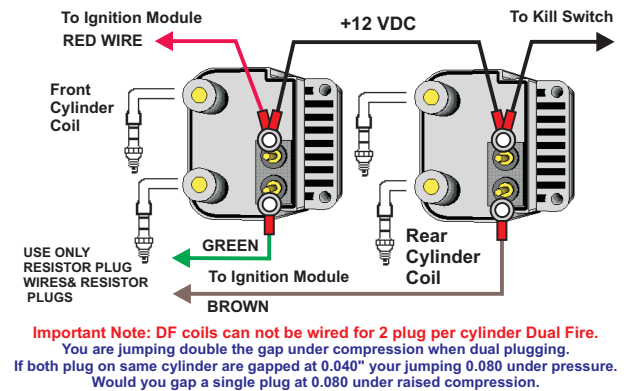

AIS Single Fire Ignitions Coil Wiring

Single Fire, 1 Plug/Cylinder, 3 Ohm, SF Coil

AIS Dual Fire Ignitions Coil Wiring

Dual Fire, 1 Plug/Cylinder, 3 Ohm, DF Coil

Super Comp Single Fire Ignitions Coil Wiring

Single Fire, 1 Plug/Cylinder, 3 Ohm SPC

Single Fire, 2 Plugs/Cylinder, 3 Ohm, DF Coils

SF coils can not be wired for 2 plug/cylinder Single Fire.

Single Fire, 2 Plugs/Cylinder, 3 Ohm, SPCDF Coils

Super Comp Dual Fire Ignitions Coil Wiring

USE ONLY RESISTOR PLUG WIRE! & RESISTOR PLUGS

Dual Fire, 1 Plug/Cylinder, 3 Ohm, DF Coil

Dual Fire, 1 Plug/Cylinder, 3 Ohm, SPCDF Coil