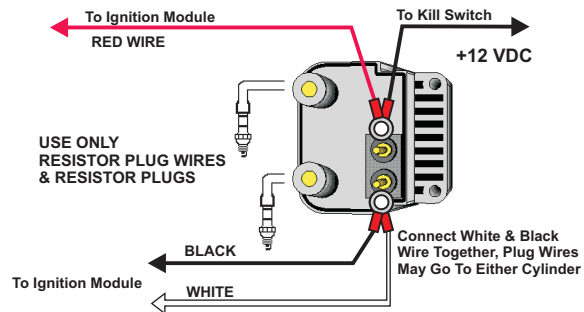

AIS Single Fire Ignitions Coil Wiring

Single Fire, 1 Plug/Cylinder, 3 Ohm, SF Coil

AIS Dual Fire Ignitions Coil Wiring

Dual Fire, 1 Plug/Cylinder, 3 Ohm, DF Coil

Super Comp Single Fire Ignitions Coil Wiring

Single Fire, 1 Plug/Cylinder, 3 Ohm SPC

Single Fire, 2 Plugs/Cylinder, 3 Ohm, DF Coils

SF coils can not be wired for 2 plug/cylinder Single Fire.

Single Fire, 2 Plugs/Cylinder, 3 Ohm, SPCDF Coils

Super Comp Dual Fire Ignitions Coil Wiring

USE ONLY RESISTOR PLUG WIRE! & RESISTOR PLUGS

Dual Fire, 1 Plug/Cylinder, 3 Ohm, DF Coil

Dual Fire, 1 Plug/Cylinder, 3 Ohm, SPCDF Coil