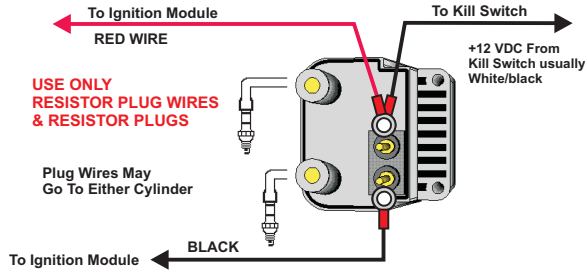

AIS Single Fire Ignitions Coil Wiring

Single Fire, 1 Plug/Cylinder, 3 Ohm, SF Coil

AIS Dual Fire Ignitions Coil Wiring

Dual Fire, 1 Plug/Cylinder, 3 Ohm, DF Coil

Super Comp Single Fire Ignitions Coil Wiring

Single Fire, 1 Plug/Cylinder, 3 Ohm SPC

Single Fire, 2 Plugs/Cylinder, 3 Ohm, DF Coils

SF coils can not be wired for 2 plug/cylinder Single Fire.

Single Fire, 2 Plugs/Cylinder, 3 Ohm, SPCDF Coils

Super Comp Dual Fire Ignitions Coil Wiring

USE ONLY RESISTOR PLUG WIRE! & RESISTOR PLUGS

Dual Fire, 1 Plug/Cylinder, 3 Ohm, DF Coil

Dual Fire, 1 Plug/Cylinder, 3 Ohm, SPCDF Coil