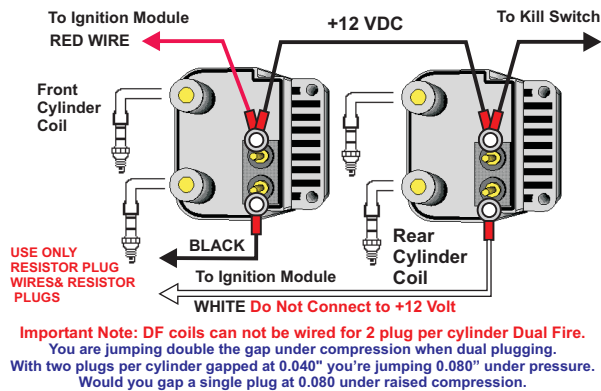

AIS Single Fire Ignitions Coil Wiring

Single Fire, 1 Plug/Cylinder, 3 Ohm, SF Coil

AIS Dual Fire Ignitions Coil Wiring

Dual Fire, 1 Plug/Cylinder, 3 Ohm, DF Coil

Super Comp Single Fire Ignitions Coil Wiring

Single Fire, 1 Plug/Cylinder, 3 Ohm SPC

Single Fire, 2 Plugs/Cylinder, 3 Ohm, DF Coils

SF coils can not be wired for 2 plug/cylinder Single Fire.

Single Fire, 2 Plugs/Cylinder, 3 Ohm, SPCDF Coils

Super Comp Dual Fire Ignitions Coil Wiring

USE ONLY RESISTOR PLUG WIRE! & RESISTOR PLUGS

Dual Fire, 1 Plug/Cylinder, 3 Ohm, DF Coil

Dual Fire, 1 Plug/Cylinder, 3 Ohm, SPCDF Coil