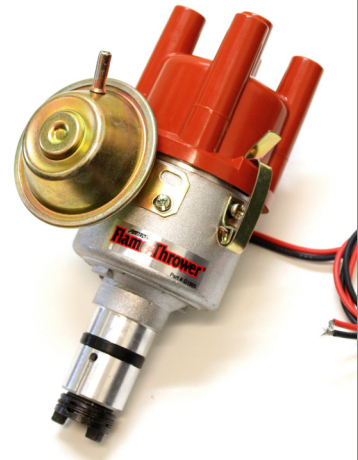

PerTronix®
Flame-Thrower®
Electronic Distributor,
Cast VW Type 1
Engine Plug & Play
w/ Ignitor® Vacuum
Advance

Part # D186504