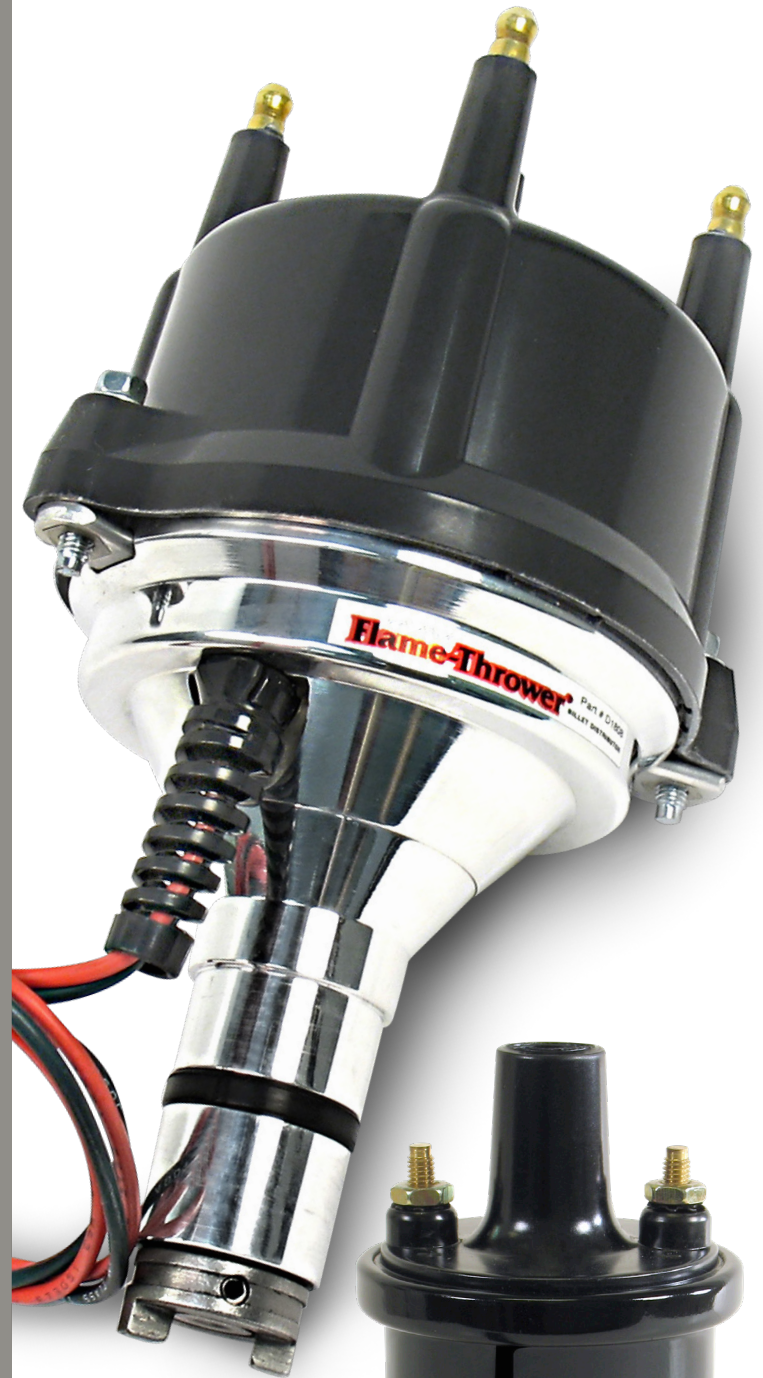

PerTronix®
Cast Distributor,
Ignitor Ignition,
Non-Vacuum
Advance with
Black Epoxy Coil

Part # BUNDLE016