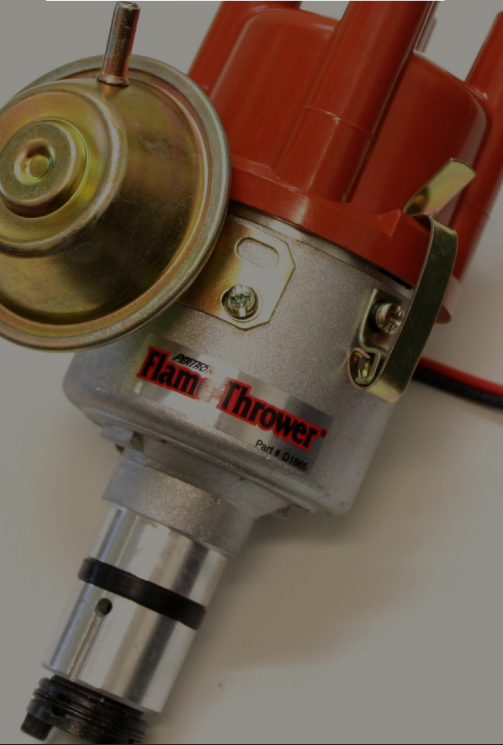

PERTRONIX®

IGNITION PRODUCTS

704101	Wires, VW Custom Fit - black	91847A	Ignitor II Bosch 009 & 050 Aftermarket
704301	Wires, VW Custom Fit - blue	91847A0	Module replacement for 91847A Ignitor II Kit
704401	Wires, VW Custom Fit - red	91847V	Ignitor II Bosch 4 cyl
704501	Wires, VW Custom Fit - yellow	91847V0	Module replacement for 91847V Ignitor II Kit
8000VW	VW Spark Plug Wire Boot Kit	91849	Ignitor II Bosch 4 cyl
804202	Wires, 8MM VW Male Cap black	AL82N-90	90 Amp VW Alternator Plain
804303	Wires, 8MM VW Male Cap blue	AL82N-90P	90 Amp VW Alternator Polished
804404	Wires, 8MM VW Male Cap red	D180810	Dist Billet VW Type 1 Eng. blk cap I2
1845	Ignitor Bosch 4 cyl	D180811	Dist Billet VW Type 1 Eng. red cap I2
1845N6	Ignitor Bosch 4 cyl 6v Neg Gnd	D180813	Dist Billet VW Type 1 Eng. gray cap I2
1847A	Ignitor for Bosch 009	D182504	Dist VW cast, vac Ignitor II
1847A0	Module replacement for 1847A Ignitor Kit	D182604	Dist VW cast, Ignitor II non-vac
1847A3	Magnet Sleeve (only) for 1847A Ignitor Kit	D186504	Dist VW cast, vac Ignitor
1847AN6	Ignitor for Bosch 009 6v Neg	D186604	Dist VW cast, Ignitor non-vac
1847V	Ignitor Bosch 4 cyl	D186810	Dist Billet VW Type 1 Eng Ignitor, blk cap
1847V0	Module replacement for 1847V Ignitor Kit	D186811	Dist Billet VW Type 1 Eng Ignitor, red cap
1847V3	Magnet Sleeve (only) for 1847V Ignitor Kit	D186813	Dist Billet VW Type 1 Eng Ignitor, gray cap
1847VN6	Ignitor Bosch 4 cyl 6v Neg Gnd	D189504	Dist VW cast, 6v Neg, vac Ignitor
1849	Ignitor Bosch 12v Neg Gnd	D189604	Dist VW cast, 6v Neg Ignitor non-vac
18493	Magnet Sleeve (only) for 1849 Ignitor Kit	D500706	Module Ignitor VW Billet
1849N6	Ignitor Bosch 6v Neg Gnd	D500709	Module Ignitor VW Cast Dist
1849N60	Module replacement for 1849N6 Ignitor Kit	D500710	Module Ignitor VW Cast Dist 6V Neg.
510	Digital HP Ignition Box Black	D500711	Module Ignitor VW Cast vac Dist
510C	Digital HP Ignition Box and Coil Combo	D500712	Module Ignitor VW Cast., vac, 6V Neg
512	Digital HP Ignition Box Silver	D604604	Cap & Rotor Kit, VW Cast Dist.
71847A	Ignitor III Bosch 4 cyl	D660701	Rotor PTx Billet Distr
71847V	Ignitor III Bosch 4 cyl	D660703	Rotor VW cast
8042VW	Wires, VW Univ. 8MM 180 Deg black	D7182504	Dist VW cast, I3 vac
8043VW	Wires, VW Univ. 8MM 180 Deg blue	D7182604	Dist VW cast, I3 non-vac
8044VW	Wires, VW Univ. 8MM 180 Deg red	D909003	Vacuum Canister VW cast Distr
804505	Wires, 8MM VW Male Cap yellow	D909004	Vacuum Canister British cast Distr
BUNDLE013	Billet Distributor with Ignitor II, Non-Vacuum Advance (D180810) with Black Epoxy Coil (45111)		
BUNDLE014	Billet Distributor with Ignitor, Non-Vacuum Advance (D186810) with Black Epoxy Coil (40611)		
BUNDLE015	Cast Distributor with Ignitor, Vacuum Advance (D186504) with Black Epoxy Coil (40611)		
BUNDLE016	Cast Distributor with Ignitor, Non-Vacuum Advance (D186604) with Black Epoxy Coil (40611)