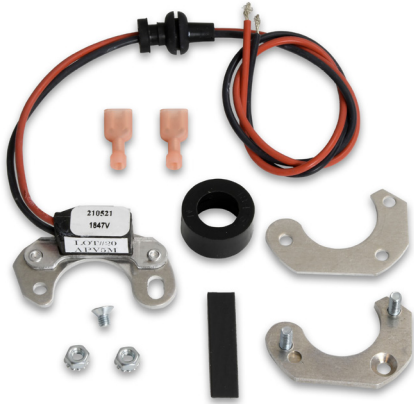

PerTronix®
90 AMP
Alternator w/
Natural
Finish

Part # AL82N-90

PerTronix®
12V Ignitor®
Bosch 4 Cyl
Electronic Ignition
Conversion Kit w/
Vacuum Advance
009

Part # 1847V
Non-Vac # 1847A

PerTronix®
Flame-Thrower®
Spark Plug
Wires
4 Cyl 8mm
VW Male
Cap Black

Part # 804202

PerTronix®
Flame-Thrower®
Epoxy Filled Coil I,
40,000 Volt,
3.0 Ohms

Part # 40011 (Black)
Part # 40601 (Chrome)

PerTronix®
Flame-Thrower®
Epoxy Filled Coil II,
45,000 Volt,
0.6 Ohms

Part # 45111 (Black)
Part # 45101 (Chrome)

PerTronix®
Flame-Thrower®
Electronic Distributor
Billet VW Type 1
Engine Plug & Play w/
Ignitor® II Technology
Non-Vacuum
w/ Gray Cap

Part # D180813

PerTronix®
Flame-Thrower®
Electronic Distributor,
Cast VW Type 1
Engine Plug & Play
w/ Ignitor® Vacuum
Advance