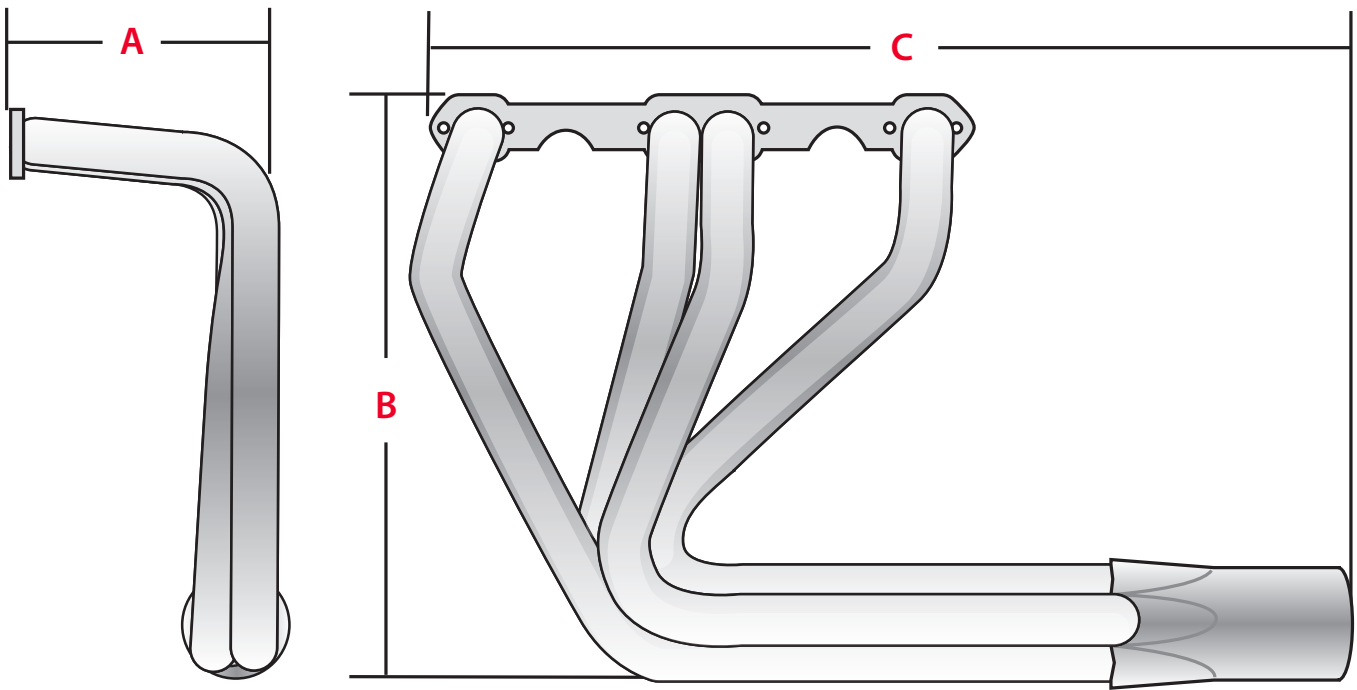

ROADSTER / SPRINT CAR HEADERS

PART #	LEFT A	RIGHT A	LEFT B	RIGHT B	RIGHT C	LEFT C
H8031	11 1/2"	11 1/2"	14"	14"	34"	32"
H8061	15 1/2"	15 1/2"	12"	12"	37"	37"
H8069	14 7/16"	13 7/8"	14"	14 1/8"	29 1/4"	28 3/4"
H8071	14 3/4"	14 3/4"	13 3/4"	13 3/4"	30"	30"
H8467	13 1/2"	14"	12"	12"	35"	35"
H8469	15"	15"	14"	14"	28"	28"