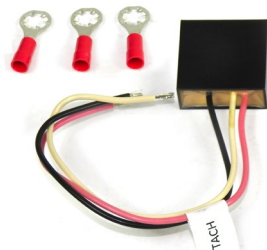

Electronic Module

For DIS-IX Distributorless System

Part #	Description
22511	Module w/ Rotor

Ignition Rotor

Part #	Description
50108	Replacement Rotor for Compu-Fire Electronic Advance Kits
51102	Trigger Rotor for DIS-IX
51103	Trigger Rotor for VW-1 & VW-2

Spark Plug Wires

For DIS-IX Ignition Systems

Part #	Description
41100-Y	Yellow Wires
41100-B	Blue Wires

Extension Cable

For DIS-IX Ignition Systems

Part #	Description
41101	20" Extension Cable

Tachometer Adapter

Part #	Description
51105	Single Fire Coils
51105-V	DIS-IX Ignition System

Canister Coil

For Points or Electronic Ignitions

Part #	Description
30350	Chrome 40,000 Volt

DIS-IX Coil

For DIS-IX Distributorless Systems