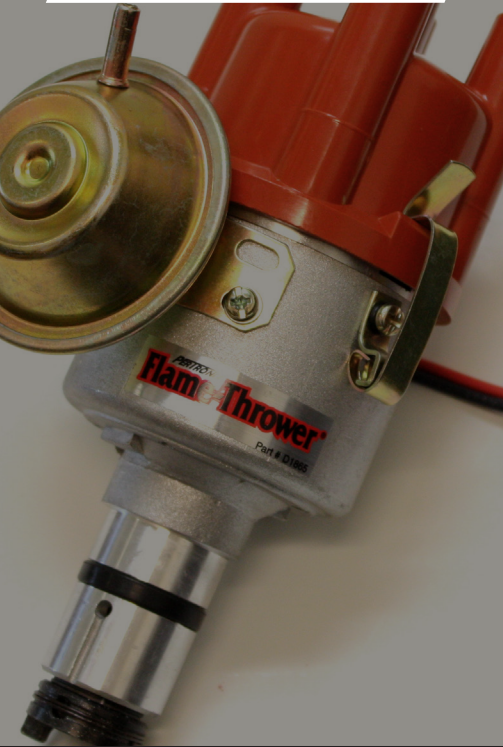

PERTRONIX®

IGNITION PRODUCTS

704101	Wires, VW Custom Fit - black	91847A	Ignitor II Bosch 009 & 050 Aftermarket
704301	Wires, VW Custom Fit - blue	91847A0	Module replacement for 91847A Ignitor II Kit
704401	Wires, VW Custom Fit - red	91847V	Ignitor II Bosch 4 cyl
704501	Wires, VW Custom Fit - yellow	91847V0	Module replacement for 91847V Ignitor II Kit
8000VW	VW Spark Plug Wire Boot Kit	91849	Ignitor II Bosch 4 cyl
804202	Wires, 8MM VW Male Cap black	AL82N-90	90 Amp VW Alternator Plain
804303	Wires, 8MM VW Male Cap blue	AL82N-90P	90 Amp VW Alternator Polished
804404	Wires, 8MM VW Male Cap red	D180810	Dist Billet VW Type 1 Eng. blk cap I2
1845	Ignitor Bosch 4 cyl	D180811	Dist Billet VW Type 1 Eng. red cap I2
1845N6	Ignitor Bosch 4 cyl 6v Neg Gnd	D180813	Dist Billet VW Type 1 Eng. gray cap I2
1847A	Ignitor for Bosch 009	D182504	Dist VW cast, vac Ignitor II
1847A0	Module replacement for 1847A Ignitor Kit	D182604	Dist VW cast, Ignitor II non-vac
1847A3	Magnet Sleeve (only) for 1847A Ignitor Kit	D186504	Dist VW cast, vac Ignitor
1847AN6	Ignitor for Bosch 009 6v Neg	D186604	Dist VW cast, Ignitor non-vac
1847V	Ignitor Bosch 4 cyl	D186810	Dist Billet VW Type 1 Eng Ignitor, blk cap
1847V0	Module replacement for 1847V Ignitor Kit	D186811	Dist Billet VW Type 1 Eng Ignitor, red cap
1847V3	Magnet Sleeve (only) for 1847V Ignitor Kit	D186813	Dist Billet VW Type 1 Eng Ignitor, gray cap
1847VN6	Ignitor Bosch 4 cyl 6v Neg Gnd	D189504	Dist VW cast, 6v Neg, vac Ignitor
1849	Ignitor Bosch 12v Neg Gnd	D189604	Dist VW cast, 6v Neg Ignitor non-vac
18493	Magnet Sleeve (only) for 1849 Ignitor Kit	D500706	Module Ignitor VW Billet
1849N6	Ignitor Bosch 6v Neg Gnd	D500709	Module Ignitor VW Cast Dist
1849N60	Module replacement for 1849N6 Ignitor Kit	D500710	Module Ignitor VW Cast Dist 6V Neg.
510	Digital HP Ignition Box Black	D500711	Module Ignitor VW Cast vac Dist
510C	Digital HP Ignition Box and Coil Combo	D500712	Module Ignitor VW Cast., vac, 6V Neg
512	Digital HP Ignition Box Silver	D604604	Cap & Rotor Kit, VW Cast Dist.
71847A	Ignitor III Bosch 4 cyl	D660701	Rotor PTx Billet Distr
71847V	Ignitor III Bosch 4 cyl	D660703	Rotor VW cast
8042VW	Wires, VW Univ. 8MM 180 Deg black	D7182504	Dist VW cast, I3 vac
8043VW	Wires, VW Univ. 8MM 180 Deg blue	D7182604	Dist VW cast, I3 non-vac
8044VW	Wires, VW Univ. 8MM 180 Deg red	D909003	Vacuum Canister VW cast Distr
804505	Wires, 8MM VW Male Cap yellow	D909004	Vacuum Canister British cast Distr
BUNDLE013	Billet Distributor with Ignitor II, Non-Vacuum Advance (D180810) with Black Epoxy Coil (45111)		
BUNDLE014	Billet Distributor with Ignitor, Non-Vacuum Advance (D186810) with Black Epoxy Coil (40611)		
BUNDLE015	Cast Distributor with Ignitor, Vacuum Advance (D186504) with Black Epoxy Coil (40611)		
BUNDLE016	Cast Distributor with Ignitor, Non-Vacuum Advance (D186604) with Black Epoxy Coil (40611)