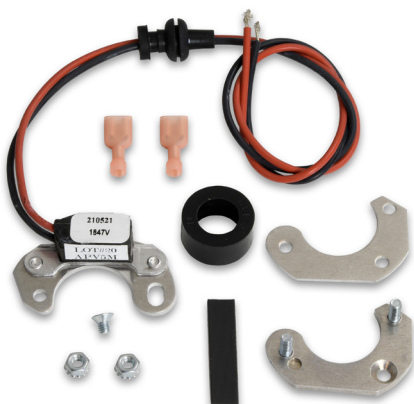

PerTronix®
90 AMP
Alternator w/
Natural
Finish

Part # AL82N-90

PerTronix®
12V Ignitor®
Bosch 4 Cyl
Electronic Ignition
Conversion Kit w/
Vacuum Advance
009

Part # 1847V
Non-Vac # 1847A

PerTronix®
Flame-Thrower®
Spark Plug
Wires
4 Cyl 8mm
VW Male
Cap Black

Part # 804202

PerTronix®
Flame-Thrower®
Epoxy Filled Coil I,
40,000 Volt,
3.0 Ohms

Part # 40011 (Black)
Part # 40601 (Chrome)

PerTronix®
Flame-Thrower®
Epoxy Filled Coil II,
45,000 Volt,
0.6 Ohms

Part # 45111 (Black)
Part # 45101 (Chrome)

PerTronix®
Flame-Thrower®
Electronic Distributor
Billet VW Type 1
Engine Plug & Play w/
Ignitor® II Technology
Non-Vacuum
w/ Gray Cap

Part # D180813

PerTronix®
Flame-Thrower®
Electronic Distributor,
Cast VW Type 1
Engine Plug & Play
w/ Ignitor® Vacuum
Advance