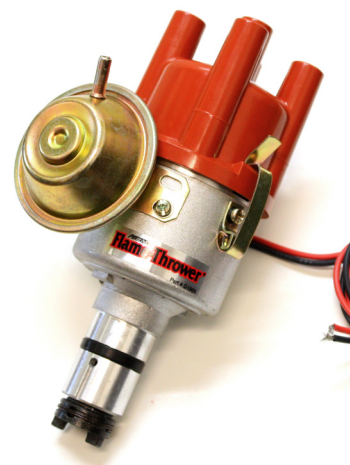

PerTronix®
Flame-Thrower®
Electronic Distributor,
Cast VW Type 1
Engine Plug & Play
w/ Ignitor® Vacuum
Advance

Part # D186504